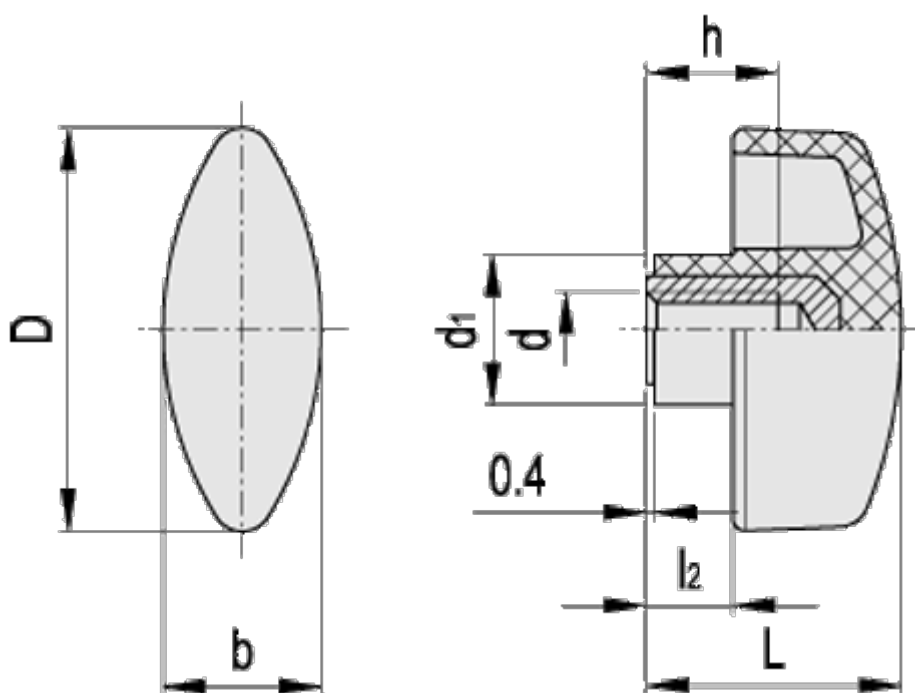

Article number: 2302008801
Description: E+G Wing knobs
CTL.476/56 B-M10

Measures

b	= 21.0
D	= 56
d1	= 18.5
h	= 13
L	= 31.0
l2	= 11.0
Thread	= M10